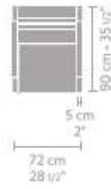

DIMENSIONS

metrage **armchair low**
3,90

armchair high
4,40

ottoman
1,75