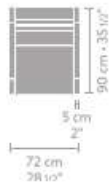

DIMENSIONS

metrage **armchair low**
3,90

armchair high
4,40

ottoman
1,75