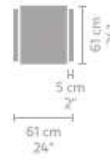

DIMENSIONS

metrage **armchair low**
3,90

armchair high
4,40

ottoman
1,75